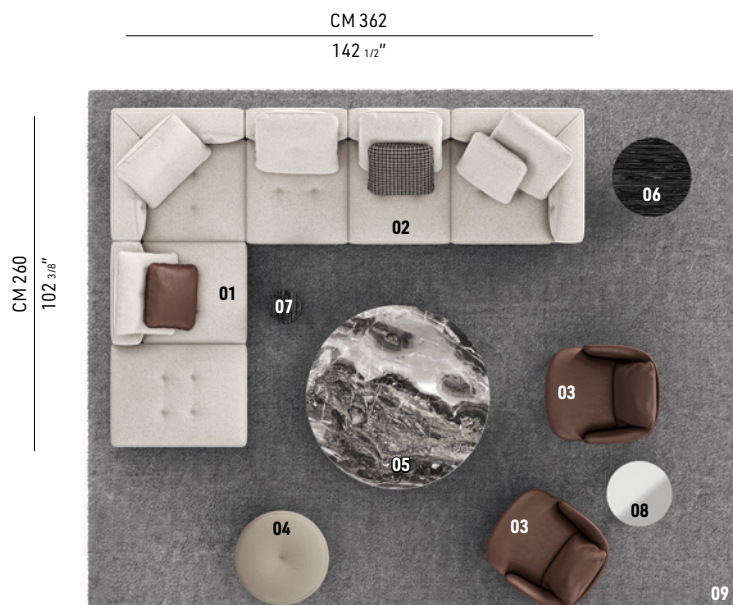

# DYLAN LOW

RODOLFO DORDONI DESIGN

The timeless, multifaceted stylistic language of the distinguished yet cosy Dylan modular seating system is also expressed in the Dylan Low version. With a more classic and traditional identity, raised 7,5 cm off the ground, this version effortlessly interprets a timeless taste. It is capable of expressing multiple aesthetic and compositional languages, fitting with ease into environments with different uses.

# DYLAN LOW - Arrangement 03

## SOFA ARRANGEMENT

- 01 DYLAN LOW**  
OPEN-END ELEMENT WITH ARMREST DX  
SEAT 77 - CM 260X102 H81
- 02 DYLAN LOW**  
ELEMENT WITH 1 ARMREST DX - SEAT 77  
CM 260X102 H81

## Furnishing accessories

**03**  
**RAPHAEL**  
SWIVEL ARMCHAIRS CM 74X86 H78

**04**  
**TORII BOLD**  
MEDIUM OTTOMAN Ø CM 71 H41

**05**  
**BRADY**  
COFFEE TABLE Ø CM 140 H30

**06**  
**LELONG 23**  
SIDE TABLE WITH 2 TOPS  
Ø CM 60 H46